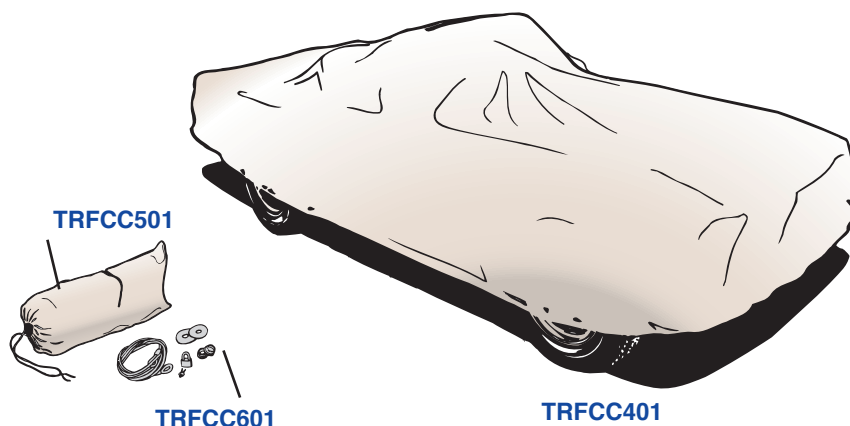

WEATHER EQUIPMENT

CAR COVERS

“TRF Sells Covercraft Brand Car Covers and Has a Cover Available to Suit Any Need”

TRFCC501