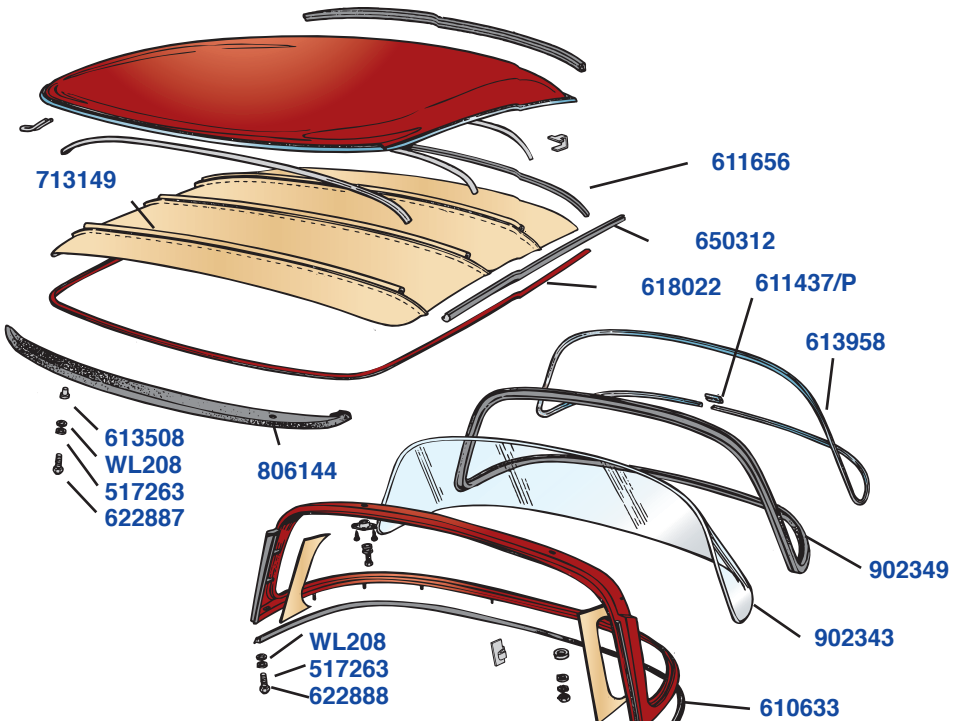

WEATHER EQUIPMENT

FACTORY HARD TOPS, TR4, TR4A

The TR4 and TR4A hard top is often referred to as a "Surrey Top" but correctly speaking, this term applies only to the soft top and frame assembly which may be substituted for the removable hard top center section.

TRF has stocked windows in the past, and we have been working with a glass manufacturer in England to produce them again but progress has been slow so far. If you are interested, put one on backorder, and we will notify you with a price before requiring a firm commitment.

Note that TR4, TR4A hard top seals are listed on pages 146-147

Part No. Description No. Off Current Prices on Website

REAR WINDOW DETAILS

902343	Glass, rear window	1
902349	Rubber Seal, rear window	1
613958	Trim Strip, chromed plastic, rear window	1
611437/P	Joint Clip	1
610633	Rubber Seal, rear window frame to deck	1

HARD TOP CENTER SECTION

713149	Headlining, for hard top section; does not include listing rails, white	1

HARD TOP SEALS, hard top lid

806144	Rubber Seal, hard top lid to windscreen frame	1
650312	Rubber Seal, hard top lid above doors	2
611656	Rubber Seal, rear edge of hard top lid	1

FUZZY SEALS, around edge of hard top lid

618021	Fuzzy Seal, black	1
618027	Fuzzy Seal, blue	1
618022	Fuzzy Seal, red	1
618023	Fuzzy Seal, tan	1