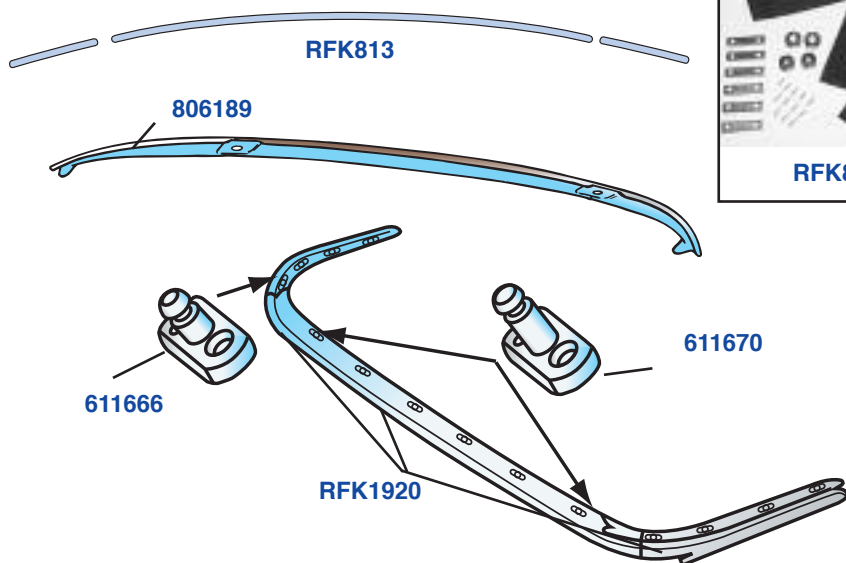

WEATHER EQUIPMENT

CONVERTIBLE TOPS, TR4 ONLY

Part No. Description No. Off Current Prices on Website

FITTING COMPONENTS, TR4

517148	Screw , securing soft top frame to car	4
RFK818	Webbing Strap Kit ; soft top frame; includes webbing straps, attachment plates, and screws; natural colour webbings	1
RFK819	Webbing Strap Kit ; soft top frame; includes webbing straps, attachment plates, and screws; black webbings	1
617734	Webbing Strap , natural colour	2
611734/BLK	Webbing Strap , black	2
RFK351	Hardware Kit ; webbing plates, screws	1
RFK813	Stiffener Set , these go inside the front seam of the top to retain it to the top of the windscreen frame; not included with the convertible top	1
806189	Capping , top of windscreen	1